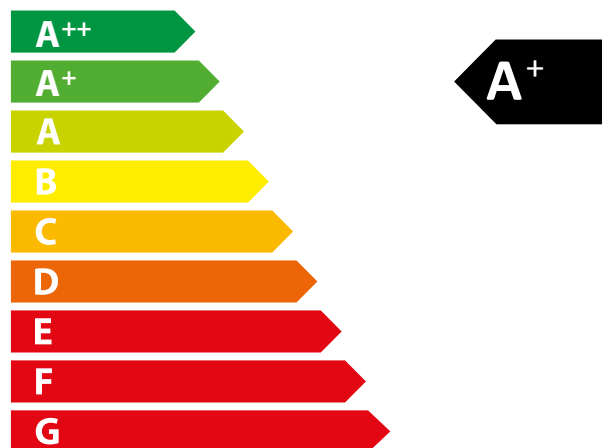

TermaTech

MANUFACTURER

Name TermaTech AS
Address Gunnar Clausens Vej 36
DK-8260 Viby J.

PRODUCT

Type designation TT23

ENERGY EFFICIENCY

Class	A+
Direct heat output	5,6 kW
EEI	108,0
Efficiency	81,0%

Follow the installation instructions and only use the recommended type of fuel.

ENERG Y IJA
енергия · ενεργεια IE IA

Termatech A/S TT23RG+TT23RGS+
TT23RGW

ENERGIA · ЕНЕРГИЯ · ΕΝΕΡΓΕΙΑ · ENERGIJA · ENERGY · ENERGIE · ENERGI

2015/1186